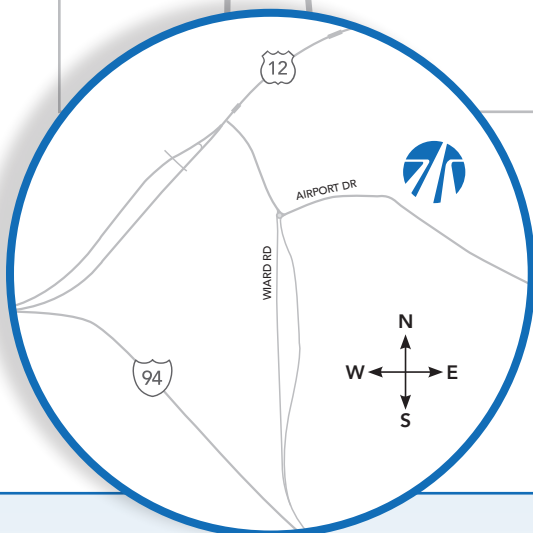

 Smart Mobility
Test Center &
Innovation Campus
Security Entrance

**SMART MOBILITY TEST CENTER &
INNOVATION CAMPUS**
2701 Airport Drive, Ypsilanti MI 48198

FROM I-94 EAST:

1. Exit 185 to US-12 E
2. Turn Right on Wiard Road
3. Take the second exit at the roundabout to Airport Dr.
4. The ACM entrances will be on the left-hand side

FROM I-94 WEST:

1. Exit 186 to Willow Run Airport/Wiard Road
2. Take the first exit at the roundabout to Airport Dr.
3. Through roundabout to Eastbound Airport Dr.
4. The ACM entrances will be on the left-hand side