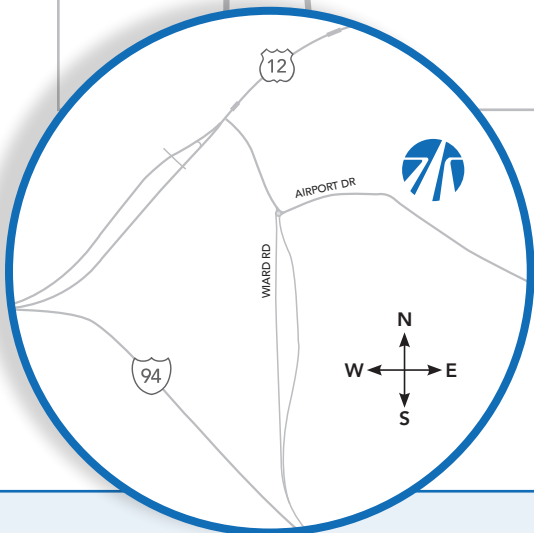

American Center for Mobility

CONNECTED. AUTOMATED. VALIDATED.

SMART CITY TEST & EVENT CENTER

2701 Airport Drive, Ypsilanti MI 48198

TECHNOLOGY PARK

Transformation Parkway, Ypsilanti MI 48198

FROM I-94 EAST:

1. Exit 185 to US-12 E
2. Turn Right on Wiard Road
3. Take the second exit at the roundabout to Airport Dr.
4. The ACM entrances will be on the left-hand side

FROM I-94 WEST:

1. Exit 186 to Willow Run Airport/Wiard Road
2. Take the first exit at the roundabout to Airport Dr.
3. Through roundabout to Eastbound Airport Dr.
4. The ACM entrances will be on the left-hand side