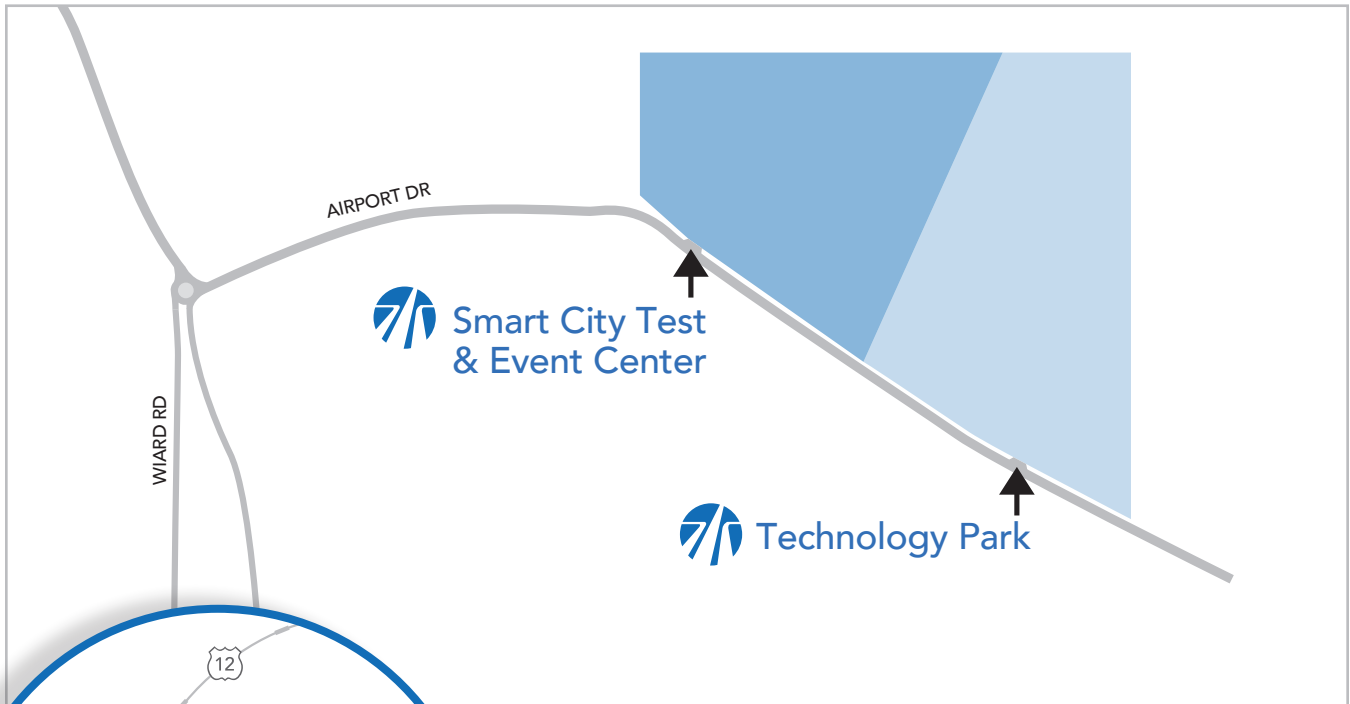

American Center for Mobility

CONNECTED. AUTOMATED. VALIDATED.

SMART CITY TEST & EVENT CENTER

2701 Airport Drive, Ypsilanti MI 48198

TECHNOLOGY PARK

Transformation Parkway, Ypsilanti MI 48198

FROM I-94 EAST:

1. Exit 185 to US-12 E
2. Turn Right on Wiard Road
3. Take the second exit at the roundabout to Airport Dr.
4. The ACM entrances will be on the left-hand side

FROM I-94 WEST:

1. Exit 186 to Willow Run Airport/Wiard Road
2. Take the first exit at the roundabout to Airport Dr.
3. Through roundabout to Eastbound Airport Dr.
4. The ACM entrances will be on the left-hand side

When entering the ACM Smart City Test & Event Center, please be prepared to stop at the security check point. If you have a QR code, please present it to the security guard on duty.